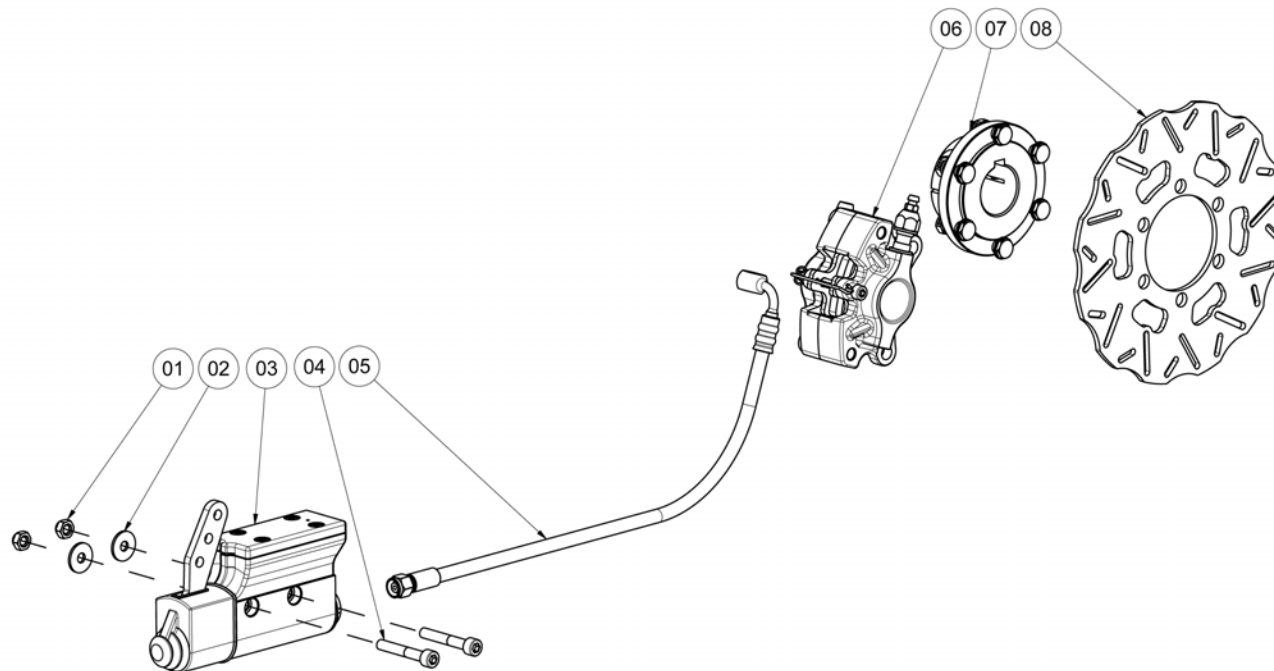

# KB270N

ACI/CSAI 09/FR/20

Pos.	Code	Description	Q.ty
01	KVDA06BS	LOW SELF-LOCKING NUT M6 ZINC-PLATED	02
02	KVR0618S	WASHER 6x18mm ZINC-PLATED	02
03	KB030	BRAKE PUMP W/TRANSPARENT TANK	01
04	KVC06040S	CYLINDRICAL HEAD SCREW M6x40	02
05	KT306T-OI_065	STAINLESS STEEL PIPE 6mm -O/I- TRANSPARENT L.65cm.	01
06	KB230N	MA20 MINIKART REAR CALIPER, BLACK ANODIZED	01
07	K608B	ALUMINIUM FLOATING DISK CARRIER D.30mm	01
08	K446-170-35-FL	REAR BRAKE DISK 170x3,5mm INOX	01

## OPTIONALS:

**KB239**

ONLY FOR K232