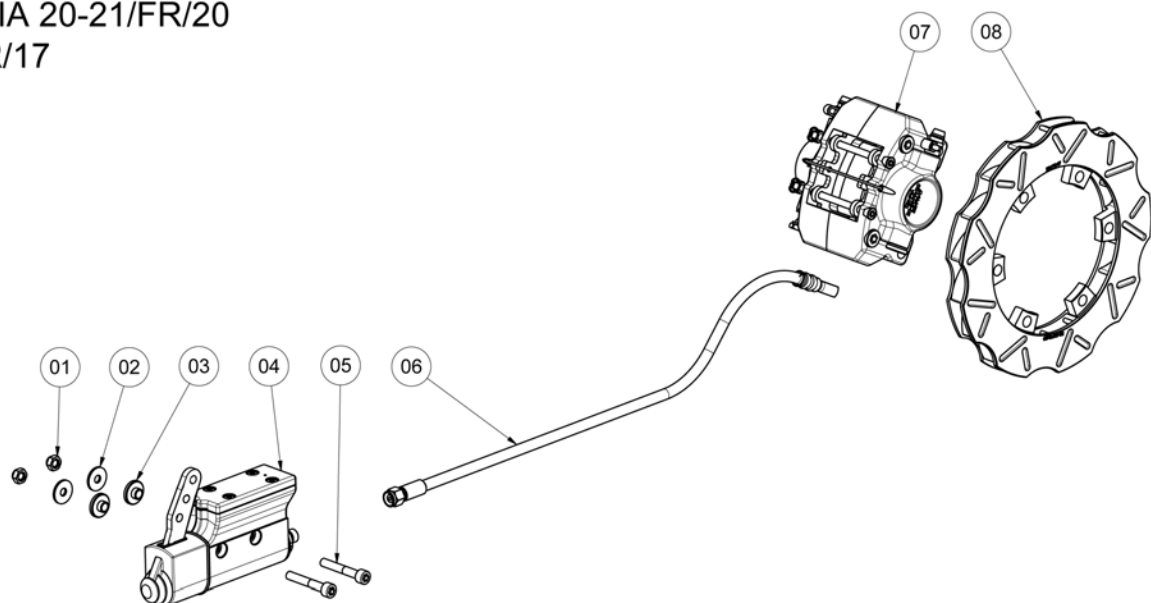

KB260

CIK/FIA 20-21/FR/20
22/FR/17

Pos.	Code	Description	Q.ty
01	KVDA06BS	LOW SELF-LOCKING NUT M6 ZINC-PLATED	2
02	KVR0618S	WASHER 6x18mm ZINC-PLATED	2
03	K932/6	REDUCTION BUSH 8-6mm	2
04	KB030	BRAKE PUMP W/TRANSPARENT TANK	1
05	KVCO6040S	CYLINDRICAL HEAD SCREW M6x40mm	2
06	KT308T-OI_069	STAINLESS STEEL PIPE 8mm -O/I- TRANSPARENT L.69cm.	1
07	KB200N	MA20 HYDRAULIC BRAKE CALIPER	1
08	K239-18-195-FLOT	FLOATING SELF-VENTILATED BRAKE DISK H18mm D.195mm	2

OPTIONALS:

K727F
D.50mm

K727D
D.40mm

KB204
Only for K254

KB204-3F90
Only for K256

KB204-3F45
Only for K250-62, K250-80

KB204-DD2
Only for K254, K231
K251, K253